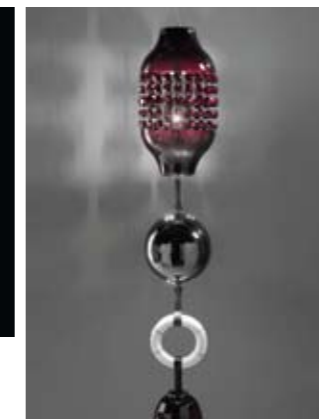

traordinary world, magical slight-of-hand uses mirrors and crystal facets to confound and deceive. We are transported from the humdrum and into the fabulous.

02

03

04

05

06

07

08

09

10

- ← 01. neon stage lighting adds an extra dimension
- 02. stainless steel and gold leafed ceramic
- 03. highly polished copper, brass, and steel
- 04. light dancing within polished facets
- 05. illuminated, flowing copper walls