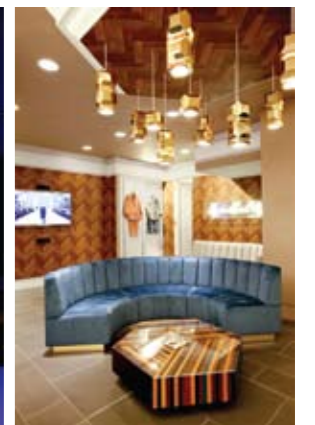

**SWAROVSKI**  
**INTERIOR**  
INSPIRATIONS  
2014

These luxury environments are stage lit with glorious spotlights and drama. Sensual choreography creates light-scapes that excite and enhance. In this ex-

traordinary world, magical slight-of-hand uses mirrors and crystal facets to confound and deceive. We are transported from the humdrum and into the fabulous.

02

03

04

05

06

07

08

09

10

- ← 01. neon stage lighting adds an extra dimension
- 02. stainless steel and gold leafed ceramic
- 03. highly polished copper, brass, and steel
- 04. light dancing within polished facets
- 05. illuminated, flowing copper walls