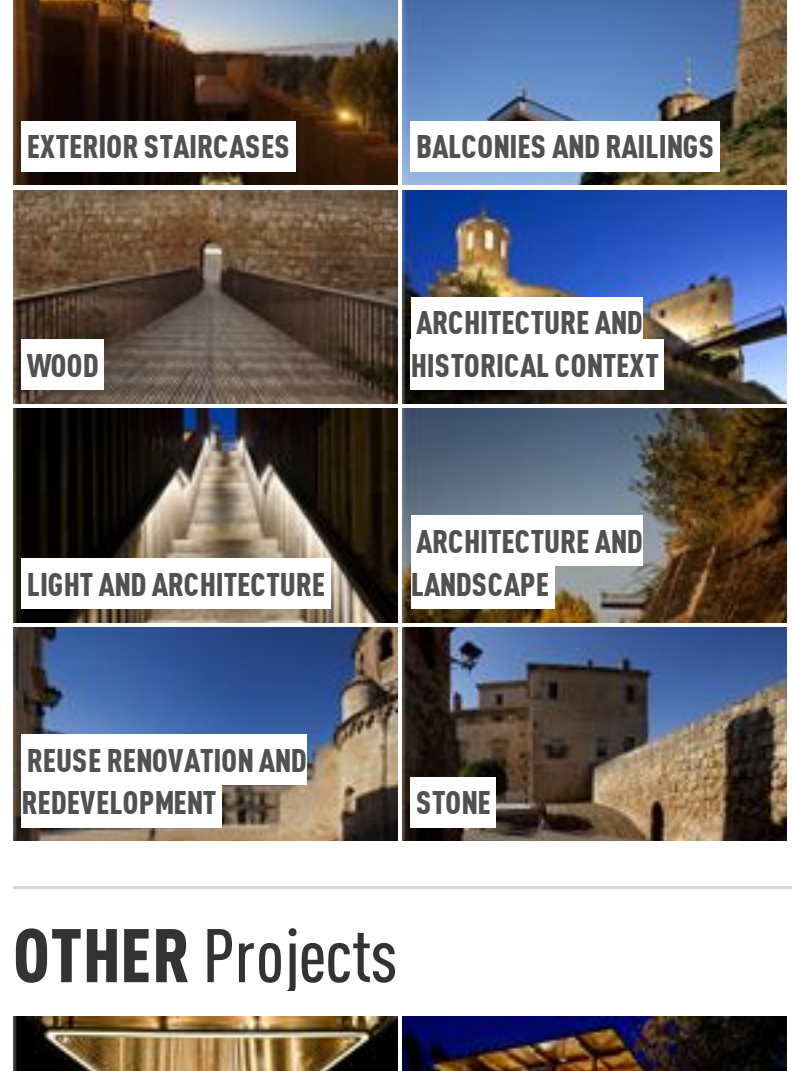

archlovers

People Projects Products Photos Blog

Plaza Mayor and Cantilevers over Duero River

Remodelación de la Plaza Mayor de Almazán

Almazán / España / 2008

ch+qc - Churtichaga+Quadra-Salcedo arquitectos
Principal Architect

Josemaría Churtichaga
Founder

Cayetana de la Quadra-Salcedo
Founder

Martín Bilbao
Architect

Joaquín Riveiro
Architect

Nathanael López
Architect

Josemaría de Churtichaga
Architect

Juan de la Torre
Collaborator

Mauro Doncel Marchán
Collaborator

FG+SG - Architectural Photography
Photographer

Fernando Guerra
Founder

Project DETAILS

year: 2008
buyer: ministerio de fomento
contratista: urte almazán (rover aldasa+hormisoria)
costo: 2.231.487,93
total area (m²): 5500
estado: Trabajos realizados
tipo: Public Squares / Restoration of old town centres / Urban Renewal /
<http://www.chqs.net/project-tipo-72.htm#>

Album

OTHER Projects

This Project has **43 LOVERS**

43 Lovers 2876 Visits PUBLISHED 21/11/2012

IMAGES INFO RECURSOS VIDEO LOVERS

Regístrate ahora!

Crea tu perfil y únete a la más grande comunidad de la arquitectura y el diseño. Publica tus proyectos, etiqueta los productos, escribe comentarios, sigue tus favoritos, escribe y comparte tus blogs.

[Regístrate ahora - Inicia sesión](#)

[Facebook Login](#) [Google Login](#)